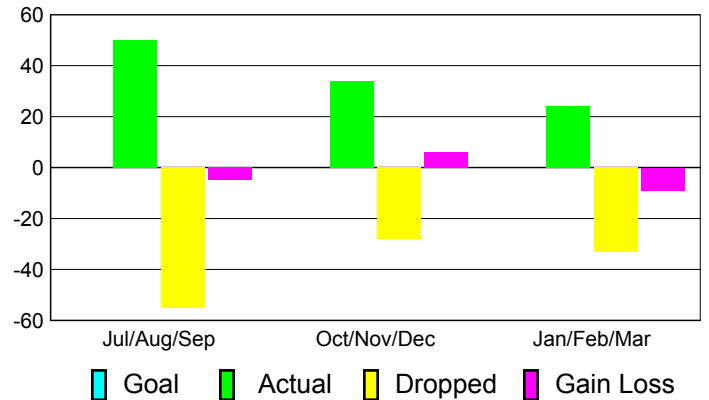

Membership Results 2010-2011

Goal, New, Dropped, Gain/Loss

Comparison of Membership Gain/Loss

Current Year Compared to the Previous Year