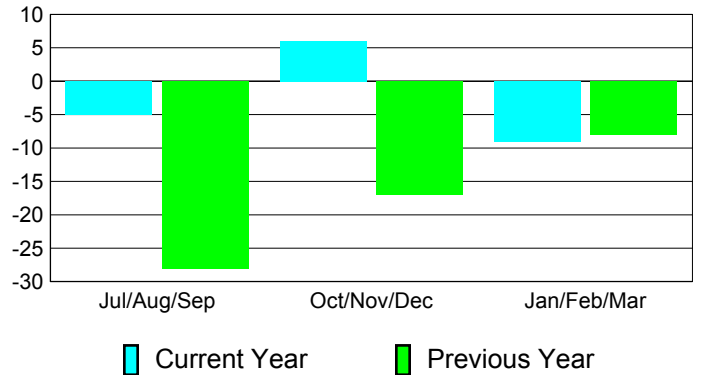

Membership Results
2010-2011

Membership
2009-2010

Month	Net Memb Goal	Actual New Memb	Actual Dropped Memb	Gain/Loss of Memb	Gain/Loss of Memb
Jul/Aug/Sep	0	50	-55	-5	-28
Oct/Nov/Dec	0	34	-28	6	-17
Jan/Feb/Mar	0	24	-33	-9	-8
Totals	0	108	-116	-8	-53

Membership Results 2010-2011

Goal, New, Dropped, Gain/Loss

Comparison of Membership Gain/Loss

Current Year Compared to the Previous Year

Gender Comparison 2010-2011

Jul/Aug/Sep

Oct/Nov/Dec

Jan/Feb/Mar